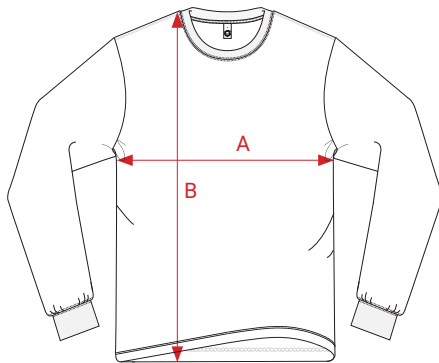

E185L

Product name

Earth Positive Premium Long Sleeve T-shirt

Fibres composition / Yarn type

100% GOTS Organic Cotton Compact Spun

Fabric type / Weight

Jersey 5.5 oz/ft² 185 g/m²

Commodity code

6109100010

Origin

India

Available sizes

XS S M L XL 2XL 3XL

Certifications

Available colours

Size spec

Size	Width (A)		Length (B)	
	cm	inch	cm	inch
XS	47	18 1/2	68	26 3/4
S	50	19 3/4	70	27 1/2
M	53	20 3/4	72	28 1/4
L	56	22	74	29 1/4
XL	60	23 1/2	76	30 1/2
2XL	64	25 1/4	78	30 3/4
3XL	68	26 3/4	80	31 1/2