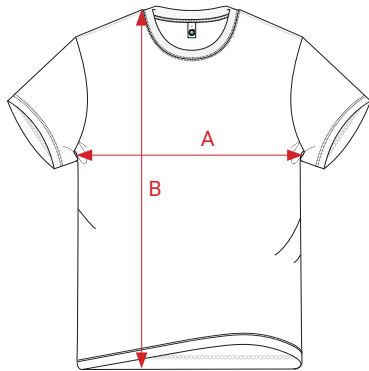

EP185

Product name

Earth Positive Premium Jersey T-shirt

Fibres composition / Yarn type

100% GOTS Organic Cotton Compact Spun

Fabric type / Weight

Jersey 5.5 oz/ft² 185 g/m²

Commodity code

6109100010

Origin

India

Available sizes

XS S M L XL 2XL 3XL

Certifications

Available colours

Size spec

Size	Width (A)		Length (B)	
	cm	inch	cm	inch
XS	47	18 1/2	68.5	27
S	50	19 3/4	70	27 1/2
M	53	20 3/4	72	28 1/4
L	56	22	74	29 1/4
XL	60	23 1/2	76	30
2XL	64	25 1/4	78	30 3/4
3XL	68	26 3/4	80	31 1/2