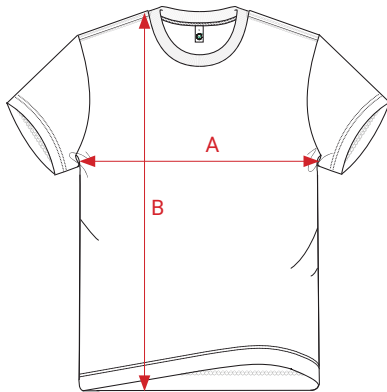

EP38

Product name

Earth Positive Heavy T-shirt

Fibre composition / Yarn type

100% GOTS Organic Cotton Compact Spun

Fabric type / Weight

Jersey 6.5 oz/yd² 220 g/m²

Commodity code

6109 1000 10

Origin

India

Available sizes

XS S M L XL 2XL 3XL

Certifications

Available colours

Size spec

Size	Width (A)		Length (B)	
	cm	inch	cm	inch
XS	48.5	18¾	68	26¾
S	51.5	20¼	70	27½
M	54.5	21½	72	28¼
L	57.5	22½	74	29¼
XL	60.5	23¾	76	30
2XL	63.5	25	78	30¾
3XL	66.5	26¼	80	31½